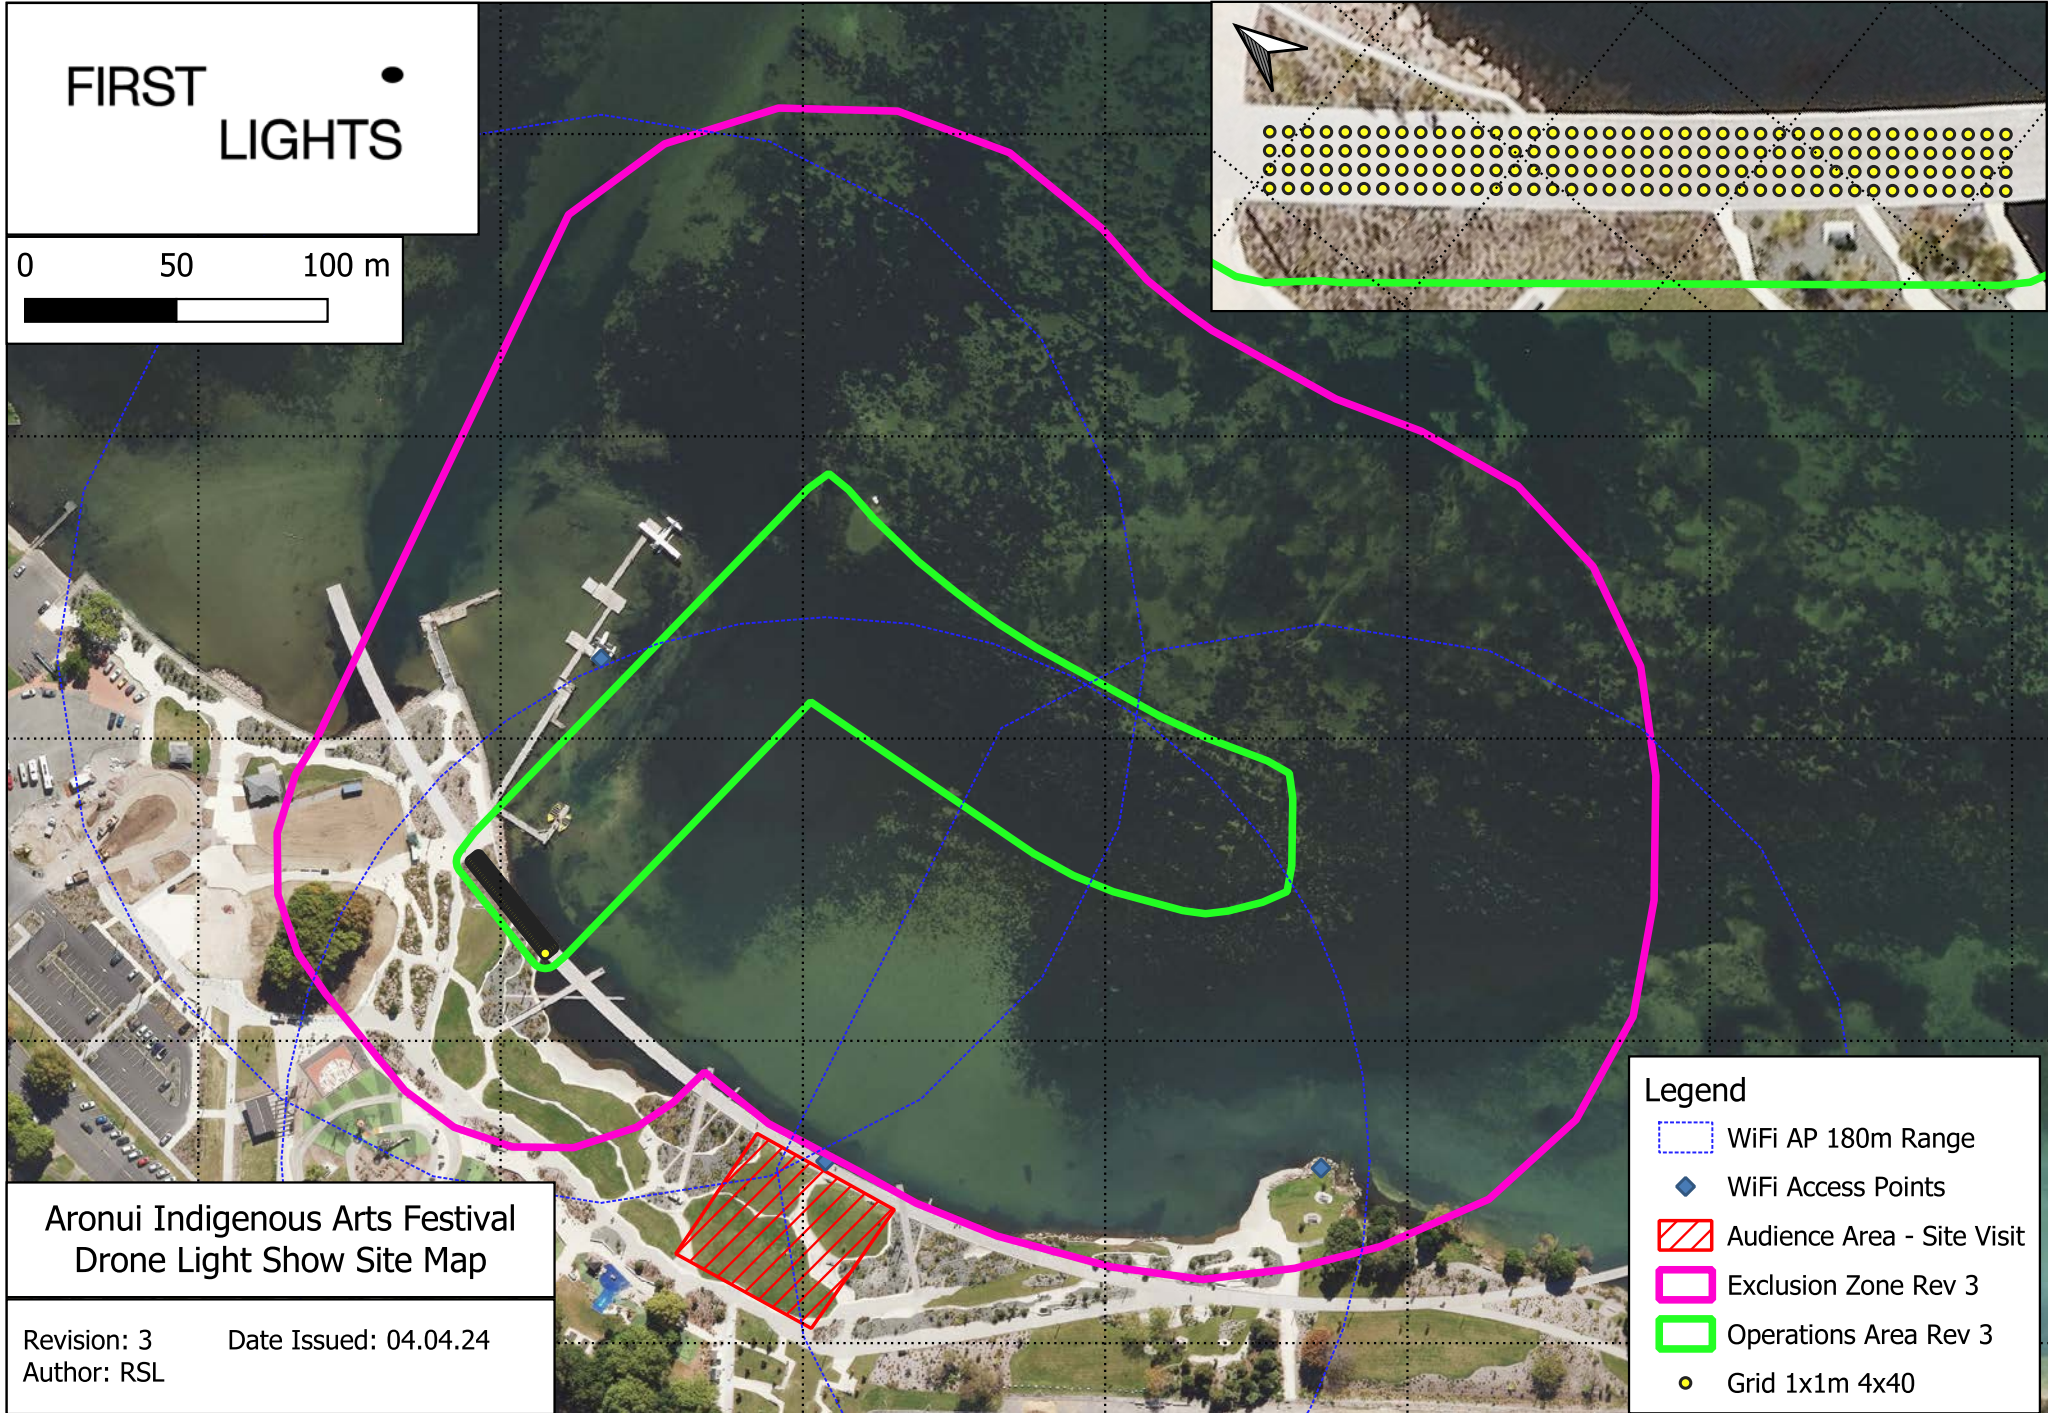

FIRST LIGHTS

0 50 100 m

Aronui Indigenous Arts Festival Drone Light Show Site Map

Revision: 3 Date Issued: 04.04.24
Author: RSL

- Legend**
- WiFi AP 180m Range
 - WiFi Access Points
 - Audience Area - Site Visit
 - Exclusion Zone Rev 3
 - Operations Area Rev 3
 - Grid 1x1m 4x40