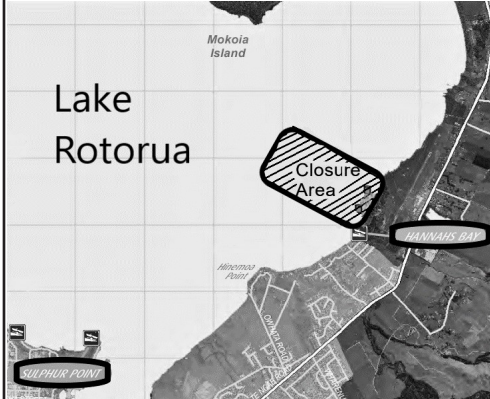

Notice of Partial Lake Closure Lake Rotorua (Hannahs Bay)

The public is advised that pursuant to Bay of Plenty Regional Navigation Safety Bylaw, **Lake Rotorua (adjacent Hannahs Bay) will be partially closed: 3pm Sat 23 July to 3.30pm Sun 24 July 2022.**

This is to permit Jet Ski Racing New Zealand to host the Lake Rotorua Winter Watercross event (Jet Ski Enduro Racing 2022).

Hannahs Bay boat ramp and water ski access lane are closed to the public during the event. Alternative boat ramps can be found at the following: www.rotorualakes.co.nz/vdb/document/244

The above shows the closure area. This is also posted on site or can be viewed at: www.rotorualakes.co.nz/lake-events-and-closures

No unauthorised vessels or persons are permitted within the closure area.