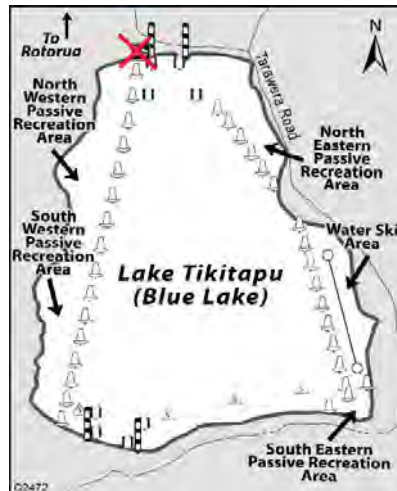

Notice of Full Lake Closure Lake Tikitapu (Blue Lake)

The public is hereby advised that pursuant to Bay of Plenty Regional Navigation Safety Bylaw 2017, **Lake Tikitapu will be closed both Saturday 13 and Sunday 14 March 2021**. This is to permit Wakeboarding NZ to host the Wake NZ 2021 North Island Championships.

FULL LAKE CLOSURE

Saturday 13th and Sunday 14th March - 0800-1800 hours

NOTE: SET UP Friday 12 March - 1500-1800 hours

The boat ramp will be inaccessible during the lake closure period.

The map above showing Lake Tikitapu layout is posted on site and can be viewed at the following website: