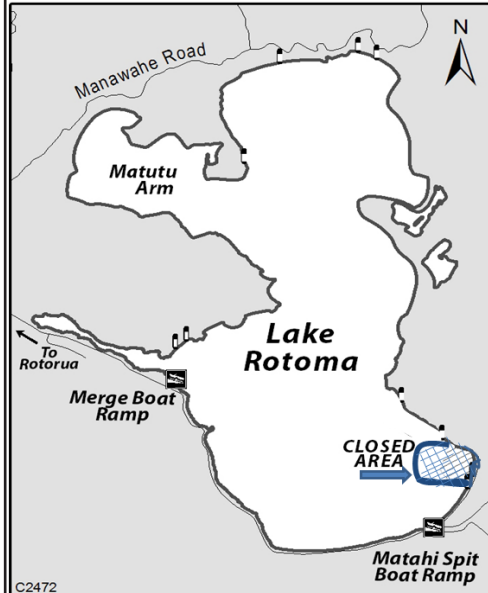

Notice of Partial Lake Closure Lake Rotoma (Matahi Spit)

The public is hereby advised that pursuant to Bay of Plenty Regional Navigation Safety Bylaw 2017, Lake Rotoma (Matahi Spit) will be **partially closed from 7.30am Saturday 23 January until 4.30pm Sunday 24 January 2021**. This is to permit Jet Ski Racing New Zealand to hold the Lake Rotoma Summer Series Jet Ski Racing Event. The Water Ski Access Lane will be closed to the public however the boat ramp remains open and available throughout the event.

Maps defining the approved lake closure area are as shown above, posted on site and can be viewed at: www.rotorualakes.co.nz/lake-events-and-closures

During the period of closure, **no unauthorised** vessels or persons are permitted in the closed area.