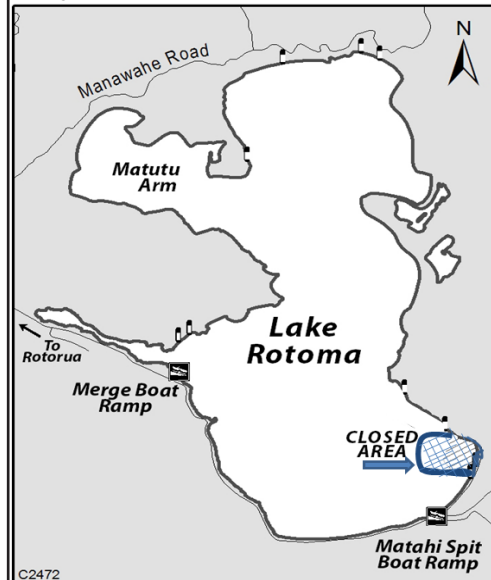

## Notice of Partial Lake Closure Lake Rotoma (Matahi Spit)

The public is hereby advised that pursuant to Bay of Plenty Regional Navigation Safety Bylaw 2017, Lake Rotoma (Matahi Spit) will be **partially closed from 12pm Saturday 7 March until 4.30pm Sunday 8 March 2020**. This is to permit Jet Ski Racing New Zealand to hold the Lake Rotoma Summer Series Jet Ski Racing Event. The Water Ski Access Lane will be closed to the public however the boat ramp remains open and available throughout the event.

Maps defining the approved lake closure area are as shown above, posted on site and can be viewed at: [www.rotorualakes.co.nz/lake-events-and-closures](http://www.rotorualakes.co.nz/lake-events-and-closures)