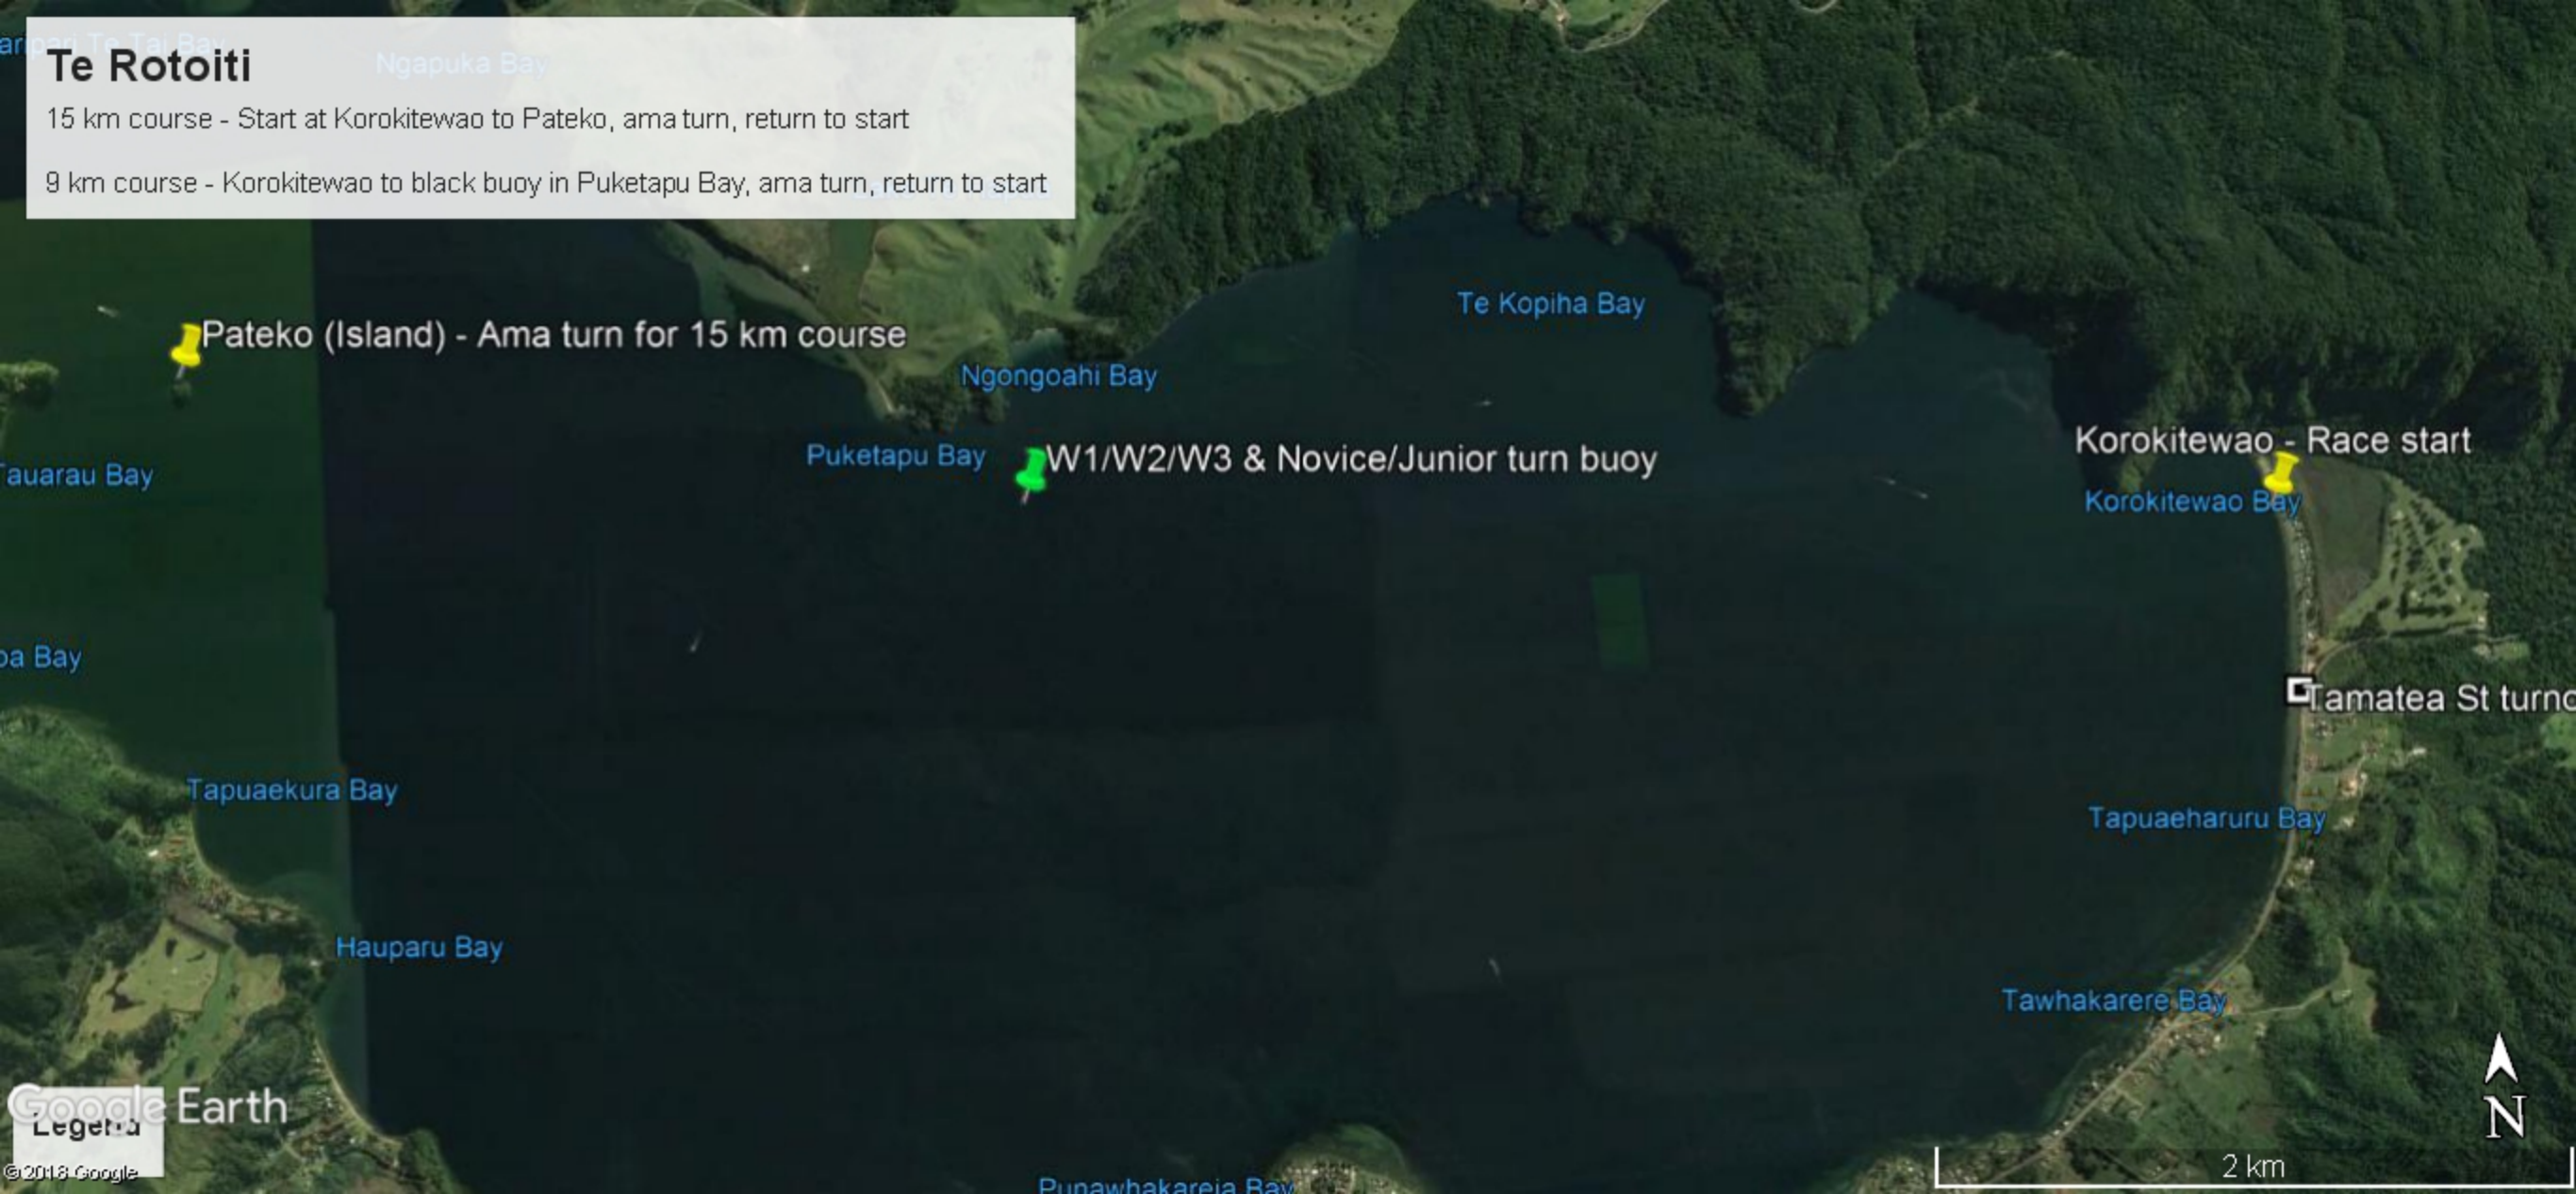

Te Rotoiti

15 km course - Start at Korokitewao to Pateko, ama turn, return to start

9 km course - Korokitewao to black buoy in Puketapu Bay, ama turn, return to start

Pateko (Island) - Ama turn for 15 km course

W1/W2/W3 & Novice/Junior turn buoy

Korokitewao - Race start

2 km