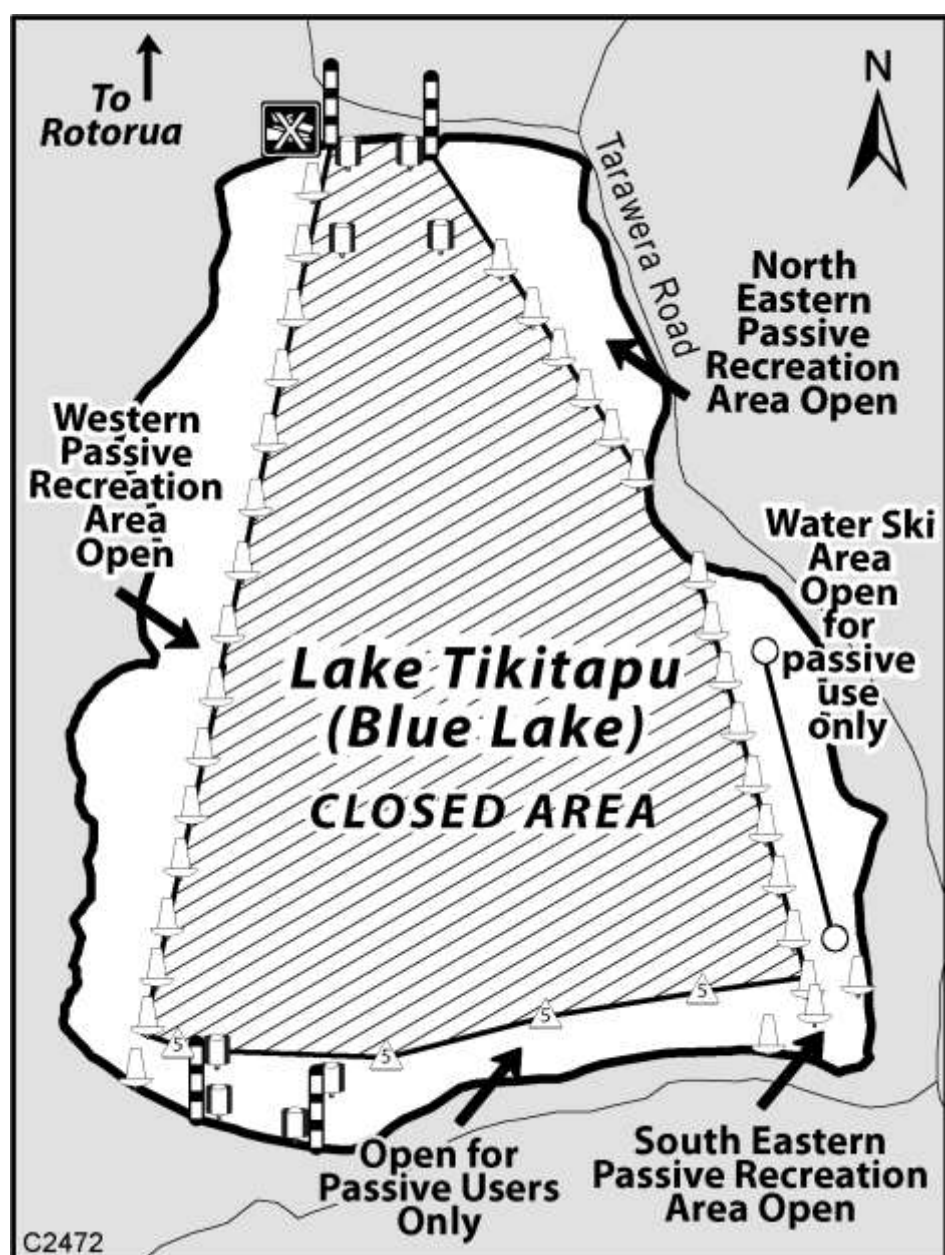

# Lake Tikitapu (Blue Lake)

## FULL LAKE CLOSURE

### Boat Ramp Closed

**When:** Saturday 15 October 2016 - 8am to 5pm

**Who:** Bay of Plenty Rowing Association

**Why:** Rowing Regatta

**Where:** Layout of the lake displayed in the map below and can also be viewed at: [www.rotorualakes.co.nz](http://www.rotorualakes.co.nz)