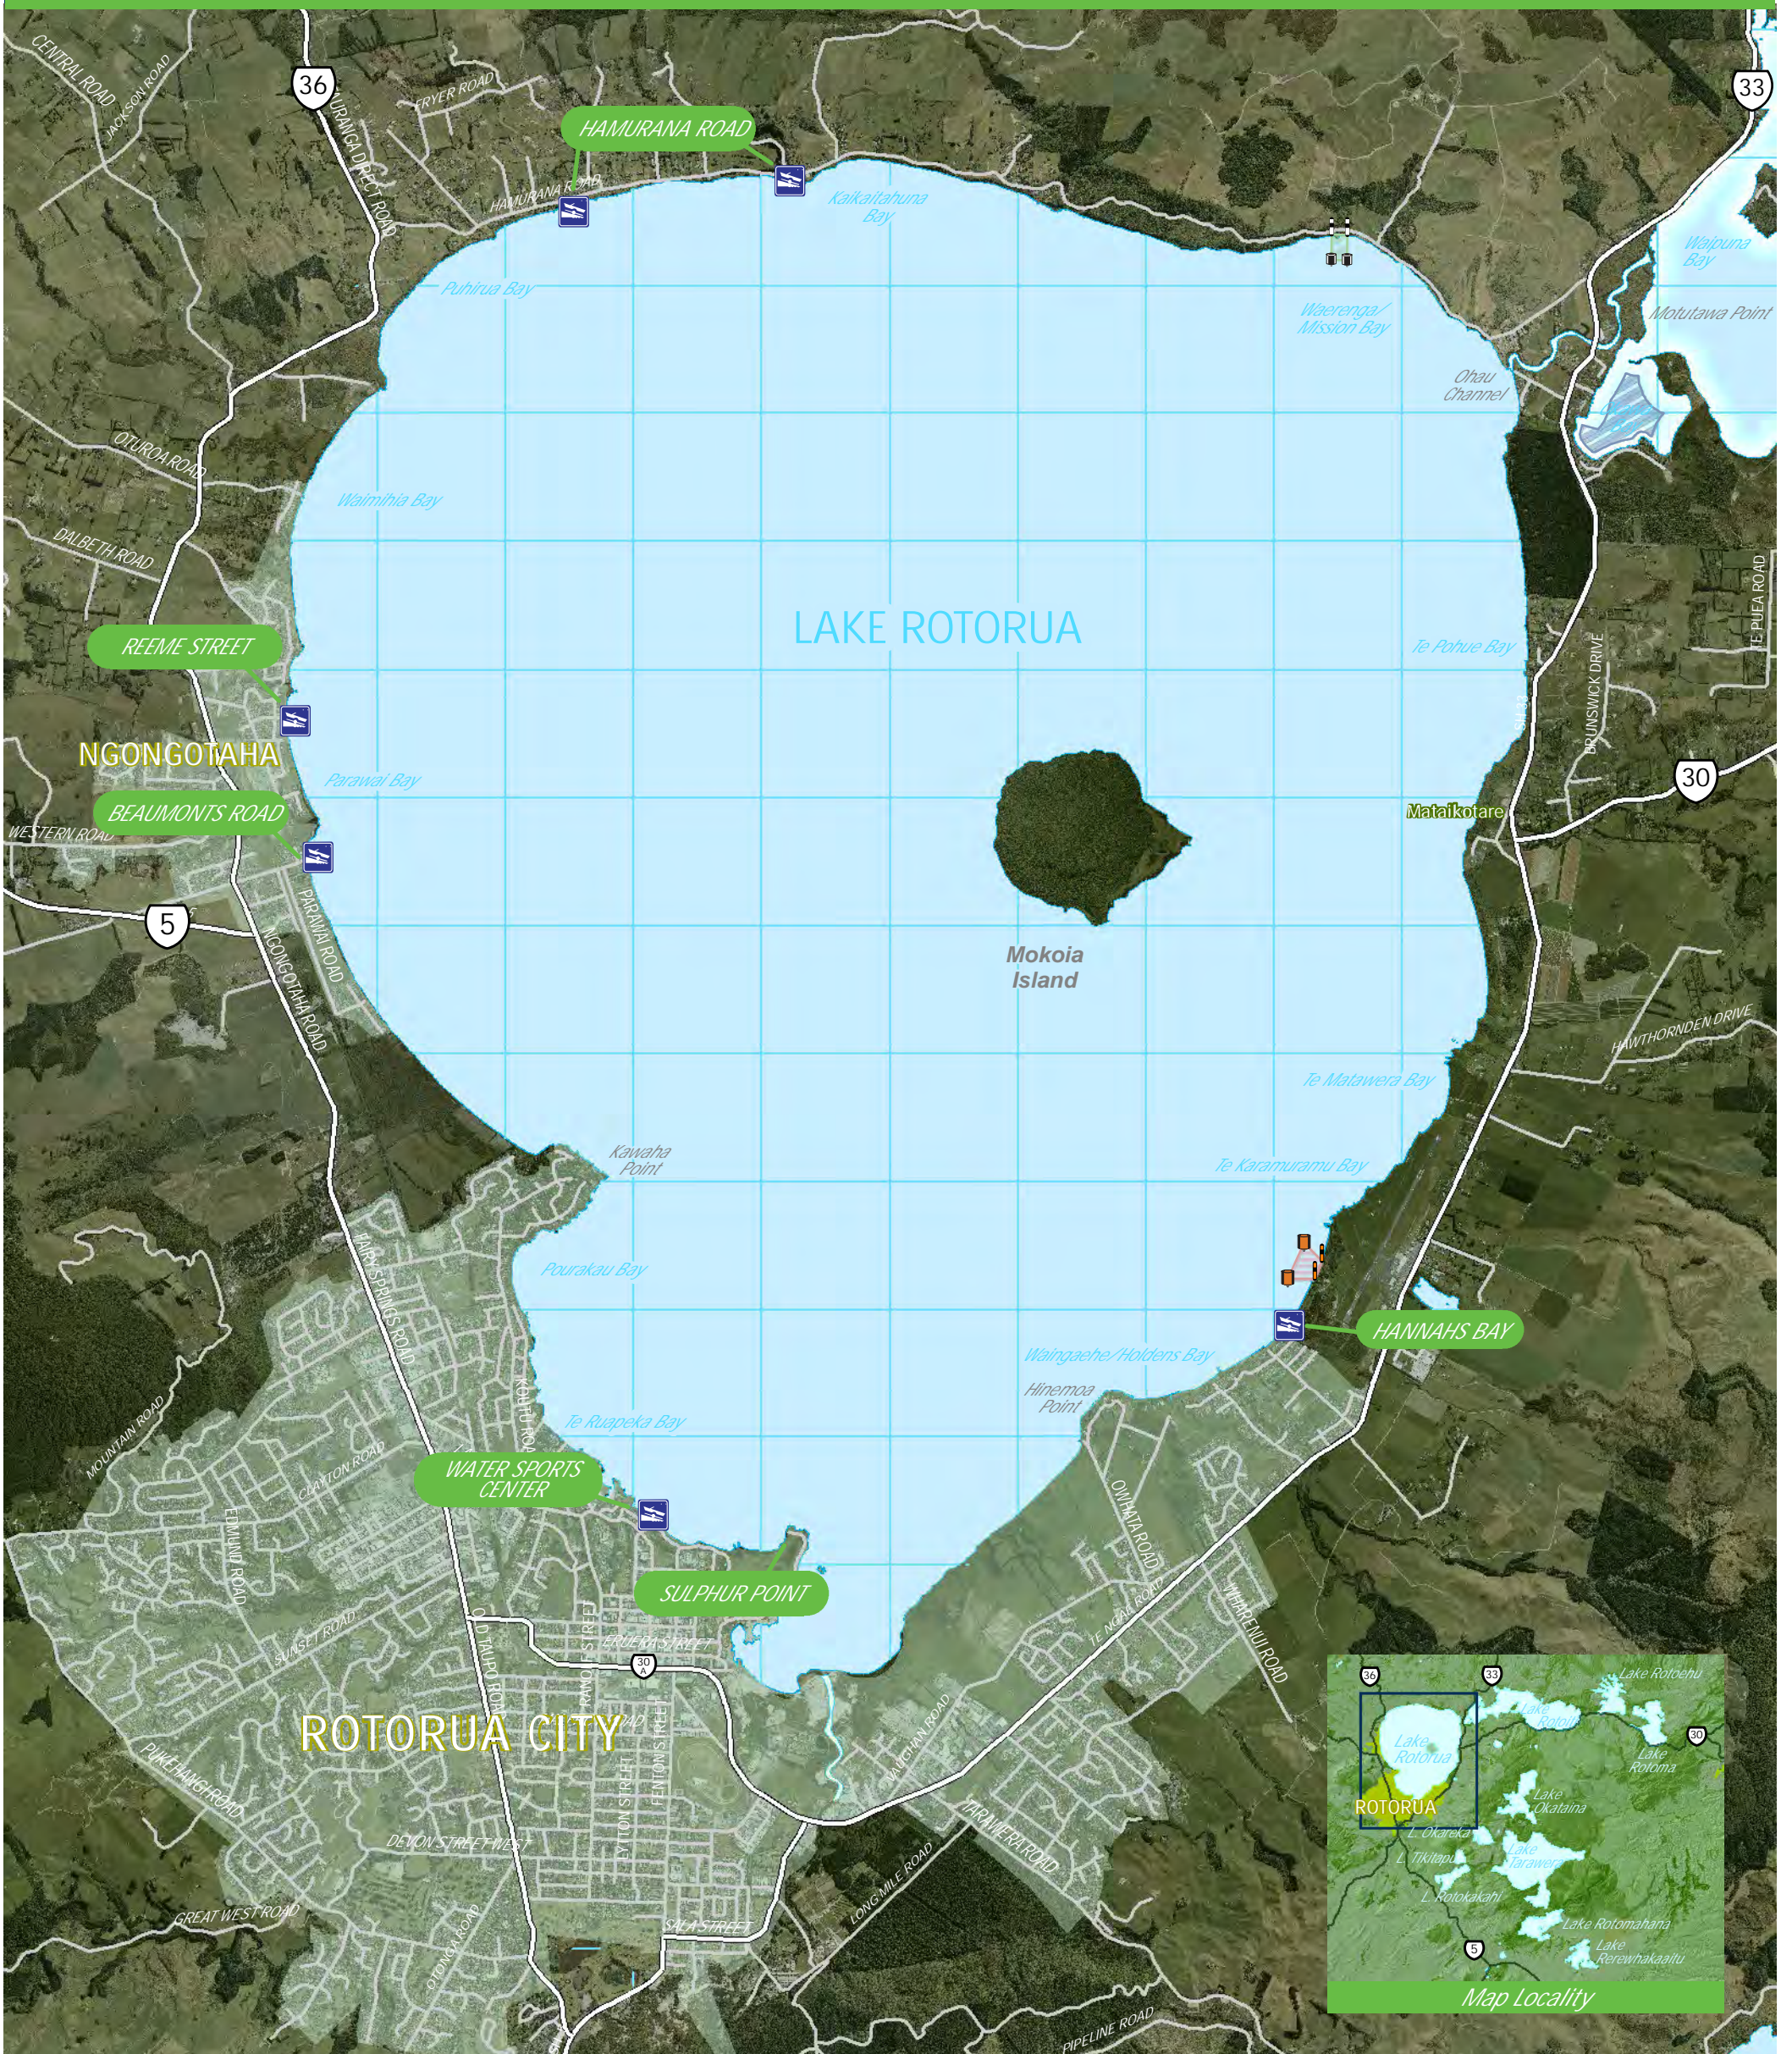

Lake Rotorua

Base Map

- Navigation Aids**
-  Water Ski Access Lane Post
 -  Water Ski Reserved Area Post
 -  Water Ski Access Lane Buoy
 -  Water Ski Reserved Area Buoy
 -  Boat Ramp
 -  Personal Water Craft Area
 -  Water Ski Access Lane