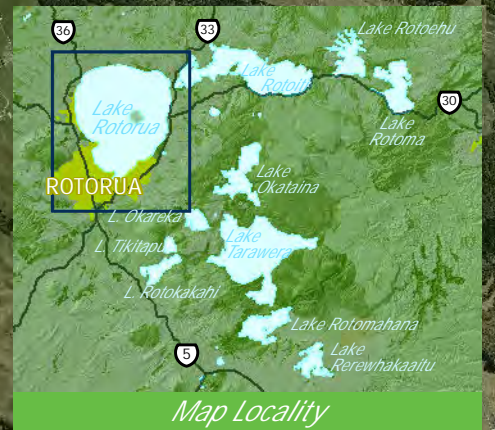

Lake Rotorua

Base Map

- Navigation Aids**
-  Water Ski Access Lane Post
 -  Water Ski Reserved Area Post
 -  Water Ski Access Lane Buoy
 -  Water Ski Reserved Area Buoy
 -  Boat Ramp
 -  Personal Water Craft Area
 -  Water Ski Access Lane